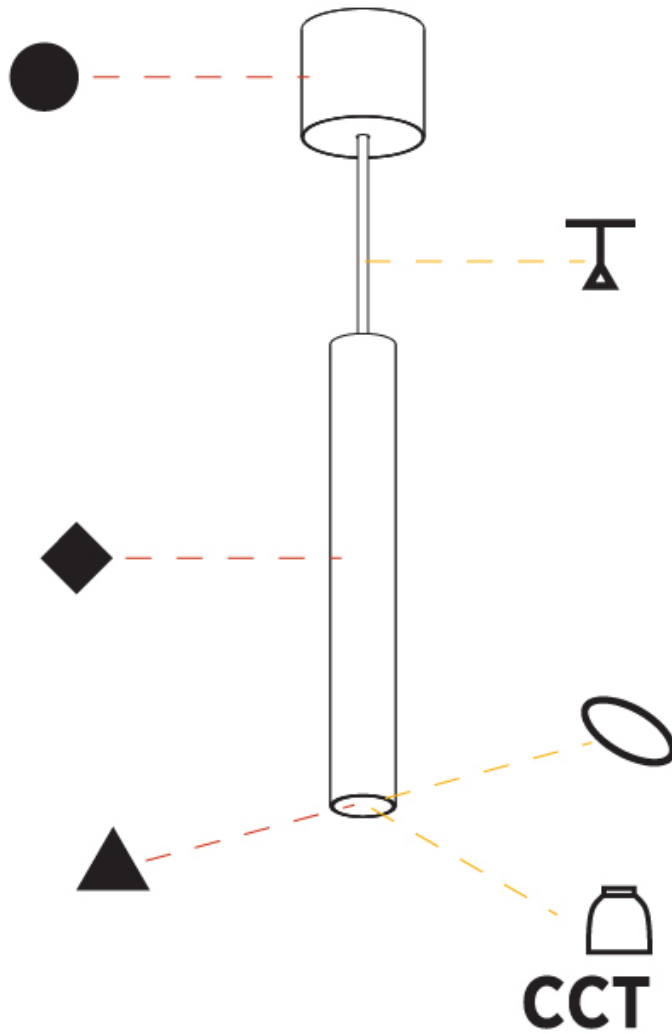

PROJECT	_____
TYPE	_____
SPECIFIER	_____
QUANTITY	_____
DATE	_____

HANGOVER MONOPOINT SURFACE CANOPY SUSPENSION

A300154-